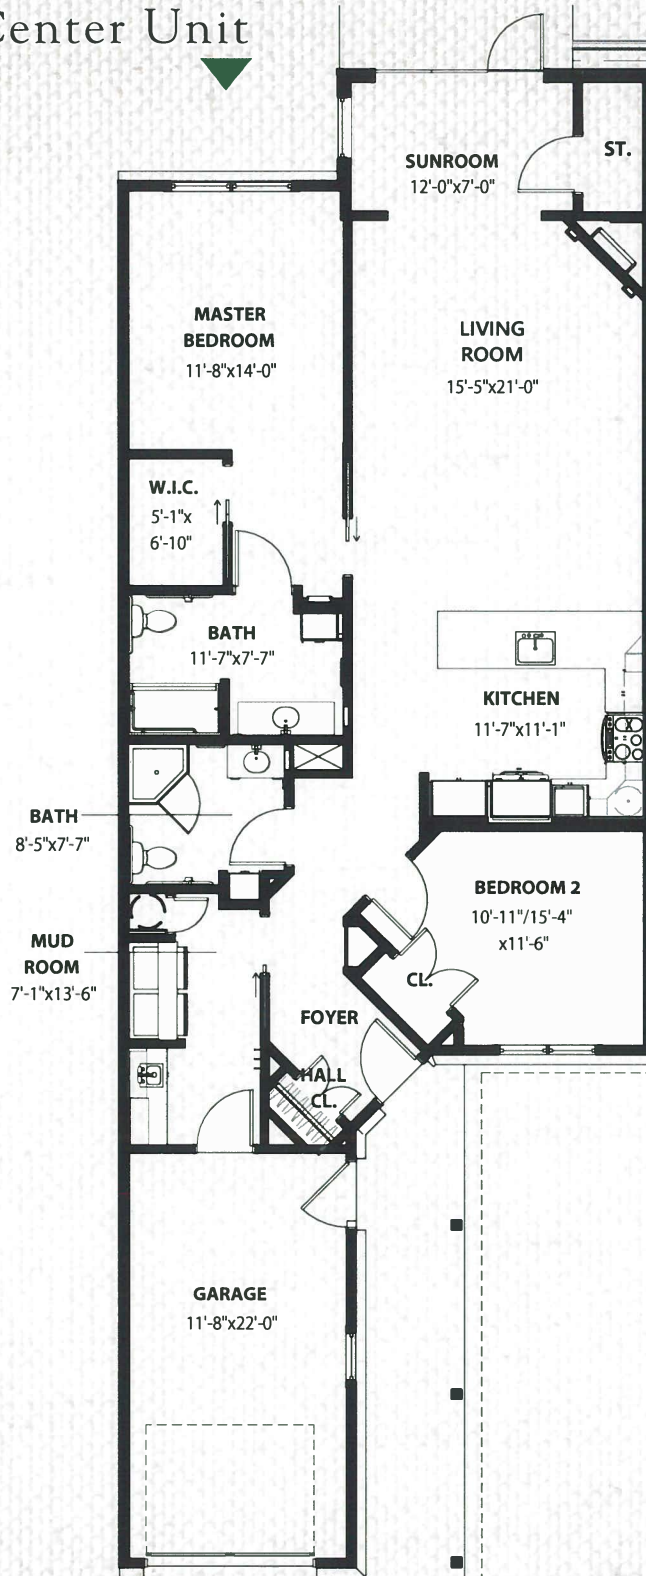

# Country Home Floor Plans

## 2-Bedroom Center Unit

2-Bedroom | 2-Bath  
1,650 sq. ft.

*Plans are a general representation of the units shown. Details and dimensions may vary.*