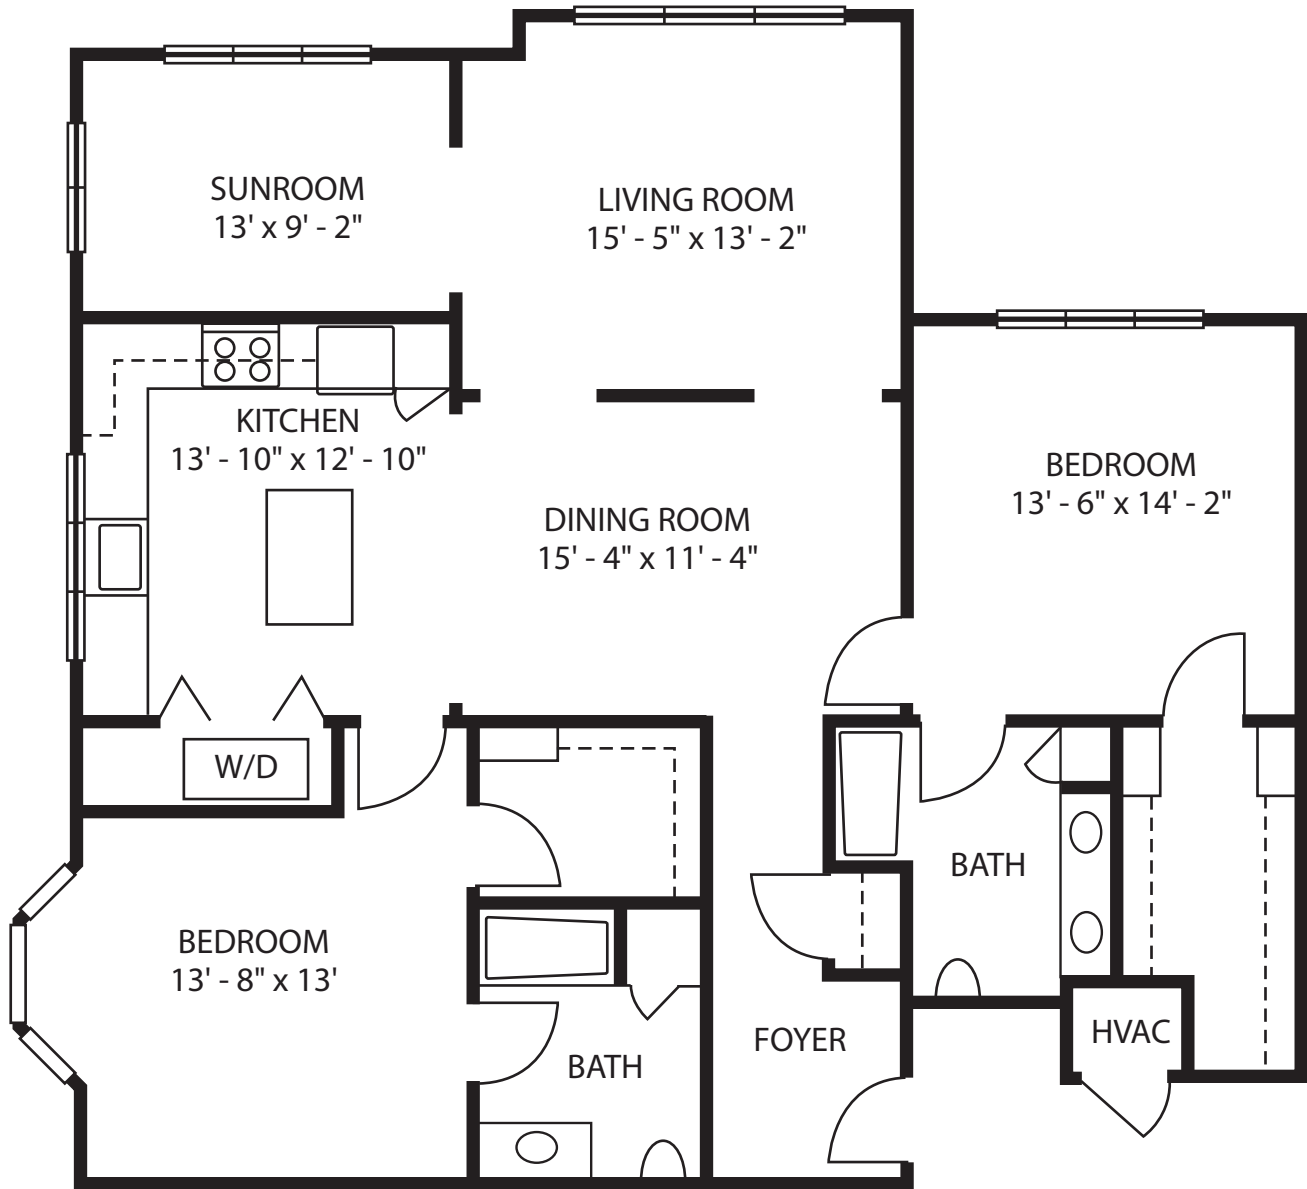

Bristol Apartment

2-Bed | 2-Bath | Sunroom
1,564 sq. ft.

Plans are a general representation of the units shown. Details and dimensions may vary.