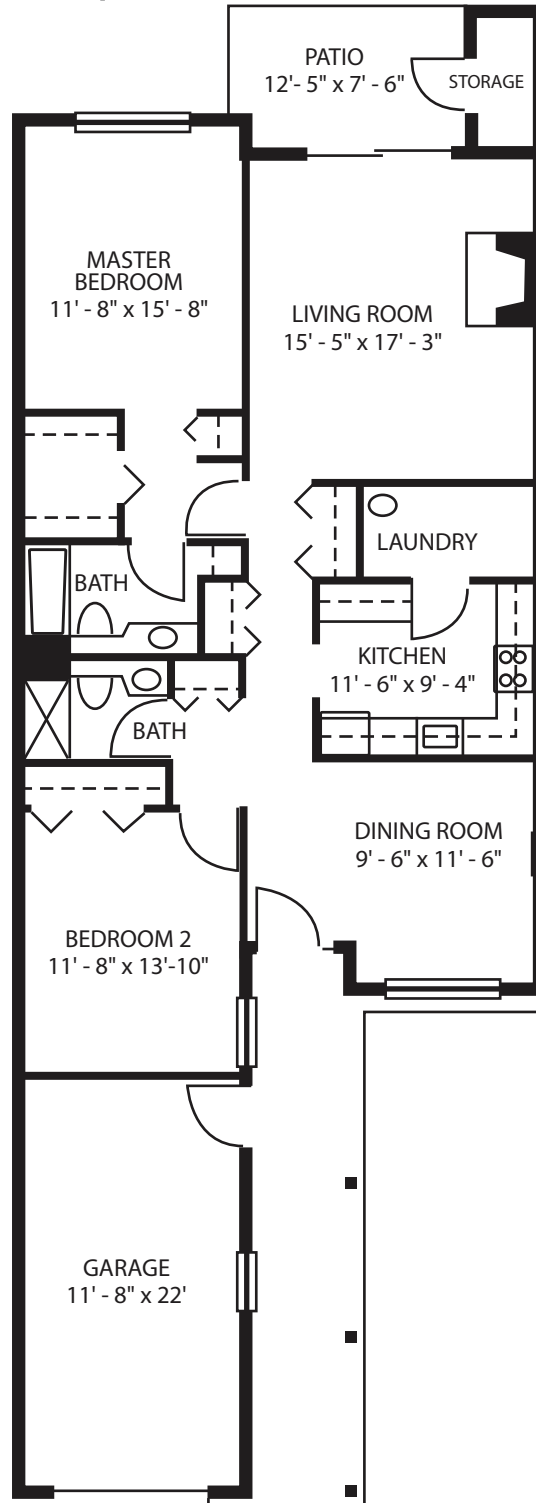

Country Home - Center

2-Bed | 2-Bath | 1,540 sq. ft.

Plans are a general representation of the units shown. Details and dimensions may vary.