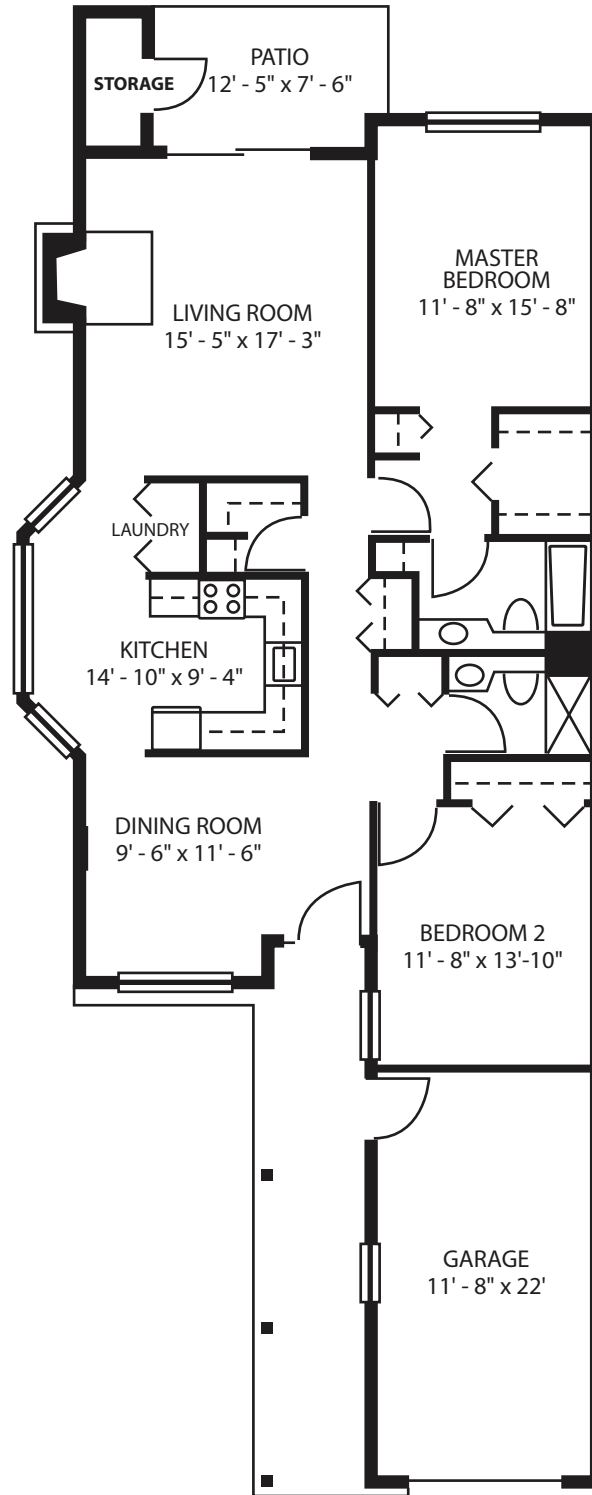

Country Home - End

2-Bed | 2-Bath | 1,594 sq. ft.

Plans are a general representation of the units shown. Details and dimensions may vary.