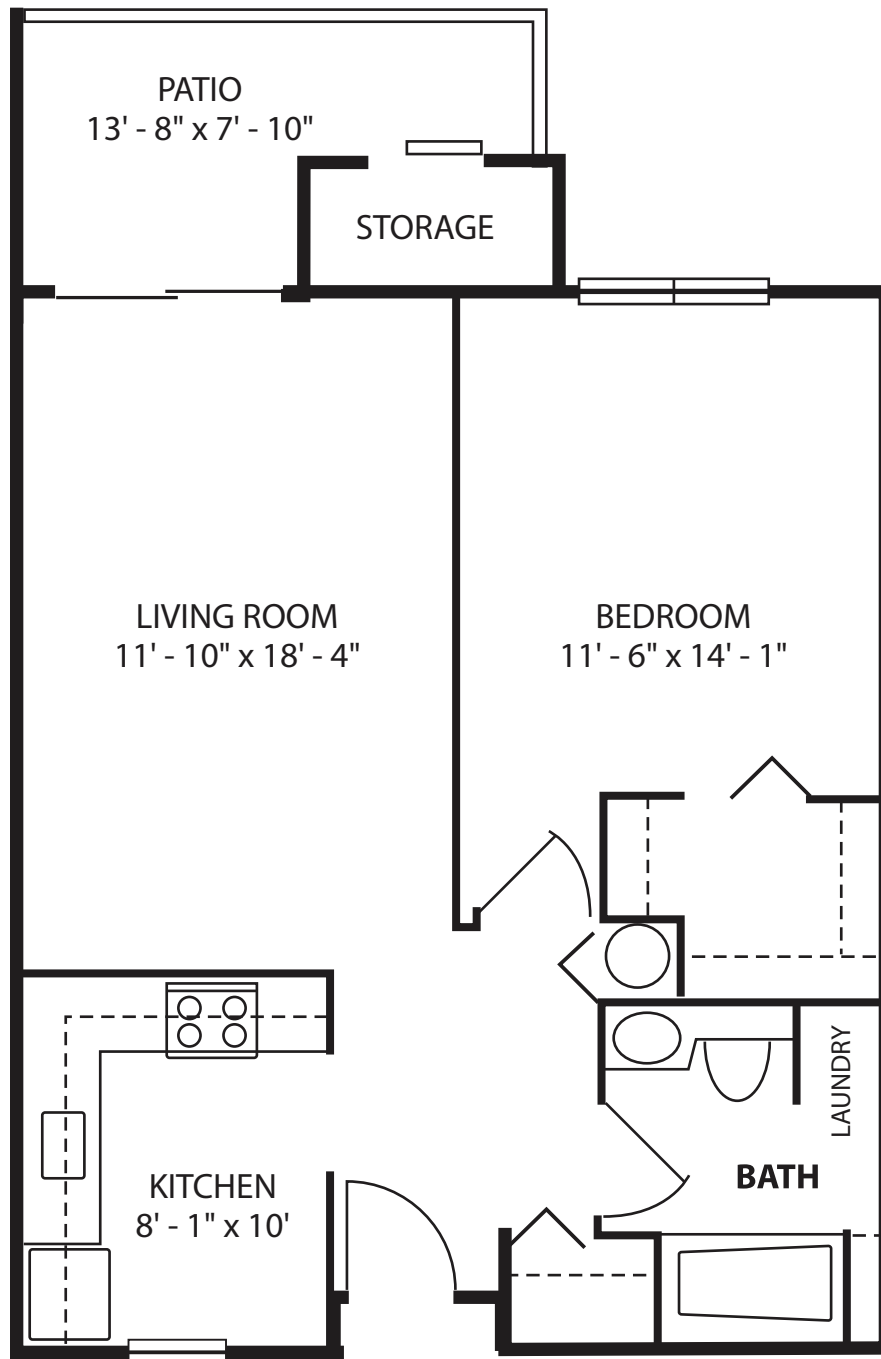

# Garden Home - Deluxe

1-Bed | 1-Bath | 670 sq. ft.

*Plans are a general representation of the units shown. Details and dimensions may vary.*