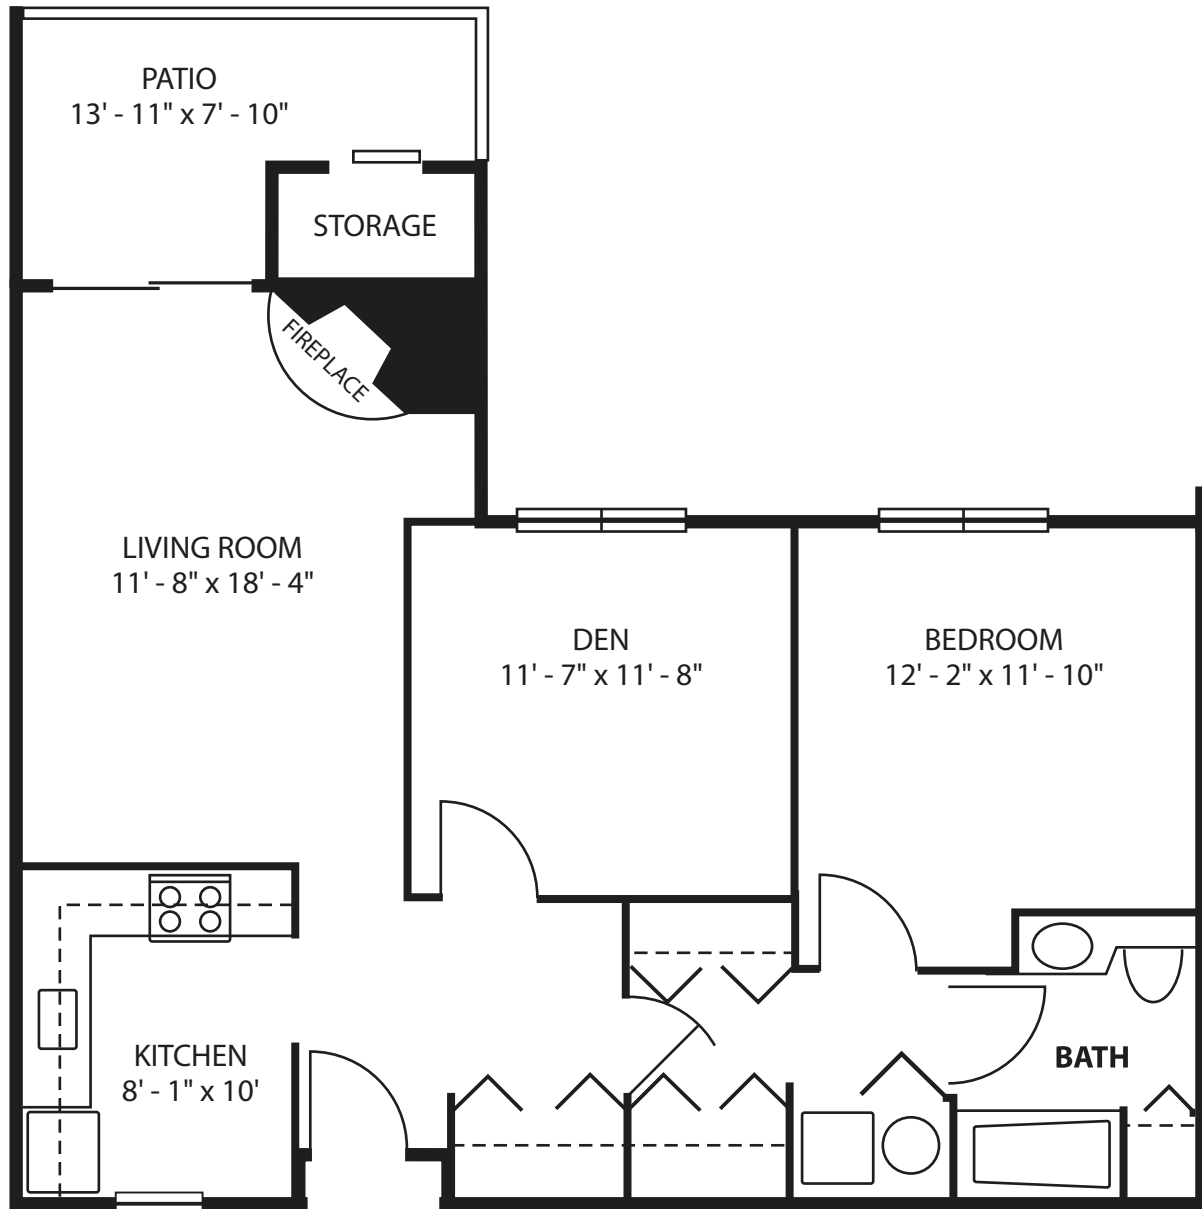

Garden Home

1-Bed | 1-Bath | Den
850 sq. ft.

Plans are a general representation of the units shown. Details and dimensions may vary.