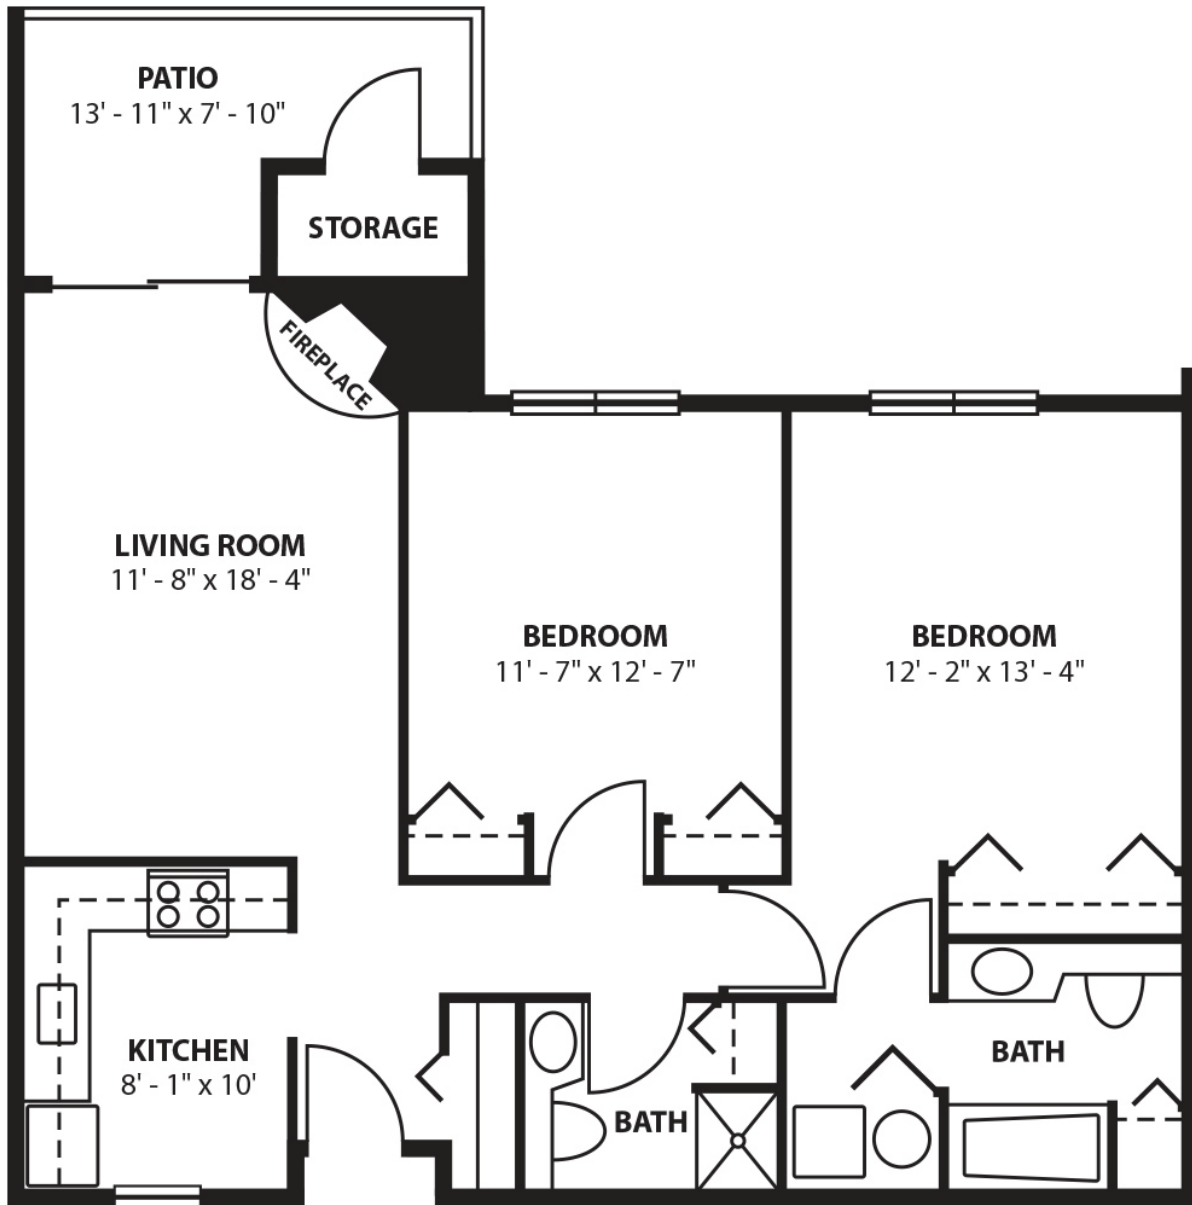

Garden Home

2-Bed | 2-Bath | 950 sq. ft.

Plans are a general representation of the units shown. Details and dimensions may vary.