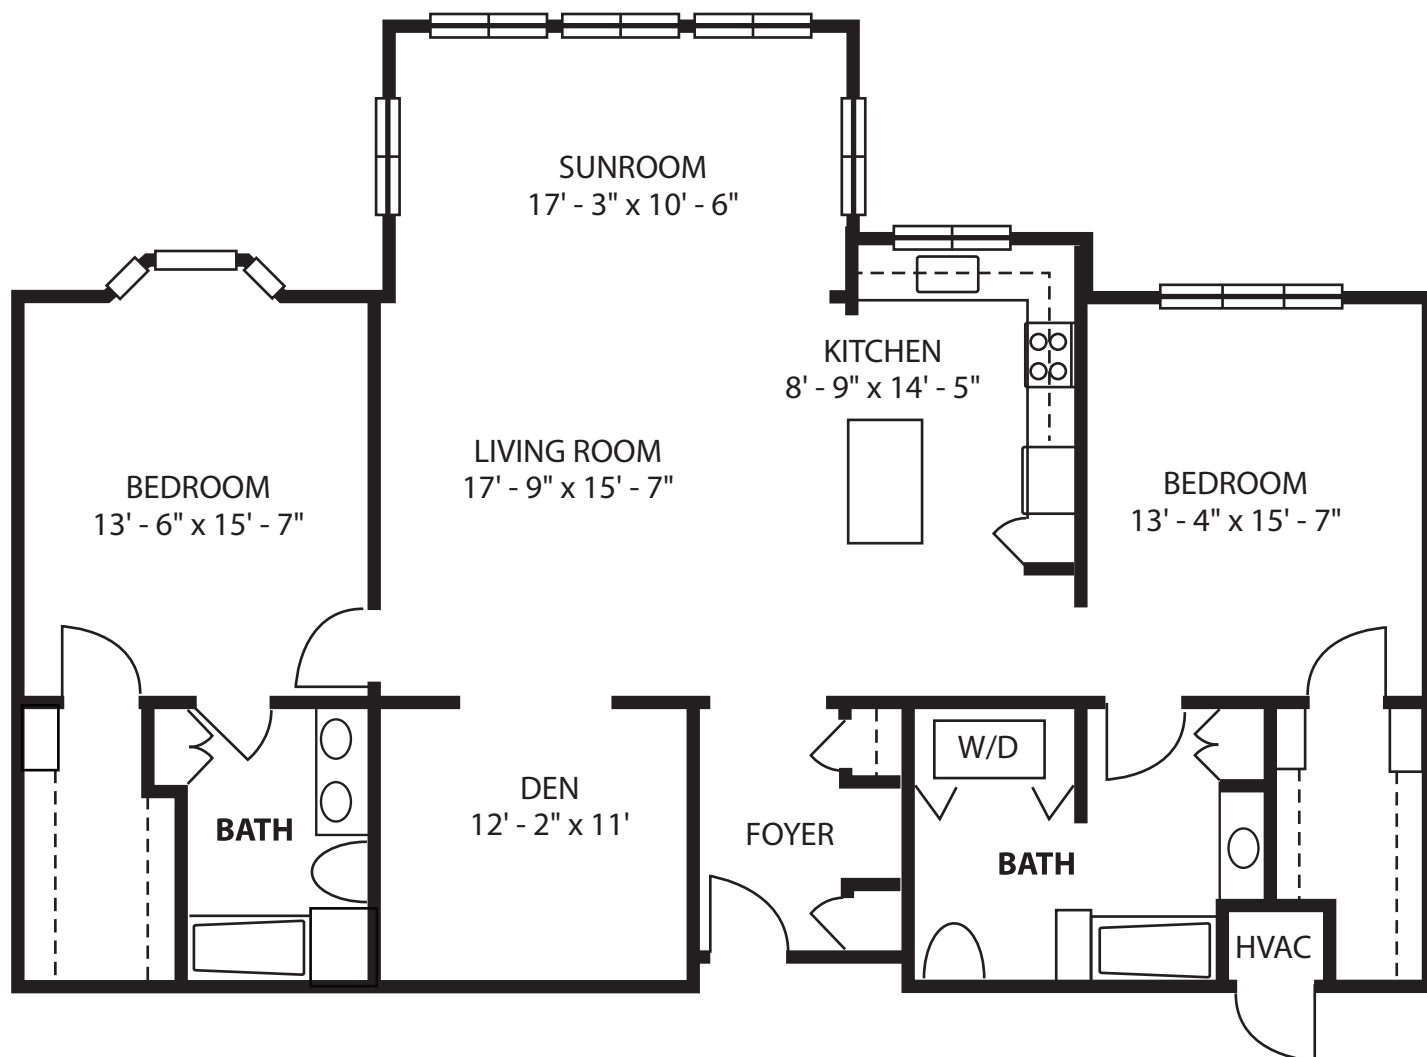

Lexington Apartment

2-Bed | 2-Bath | Den & Sunroom
1,748 sq. ft.

Plans are a general representation of the units shown. Details and dimensions may vary.