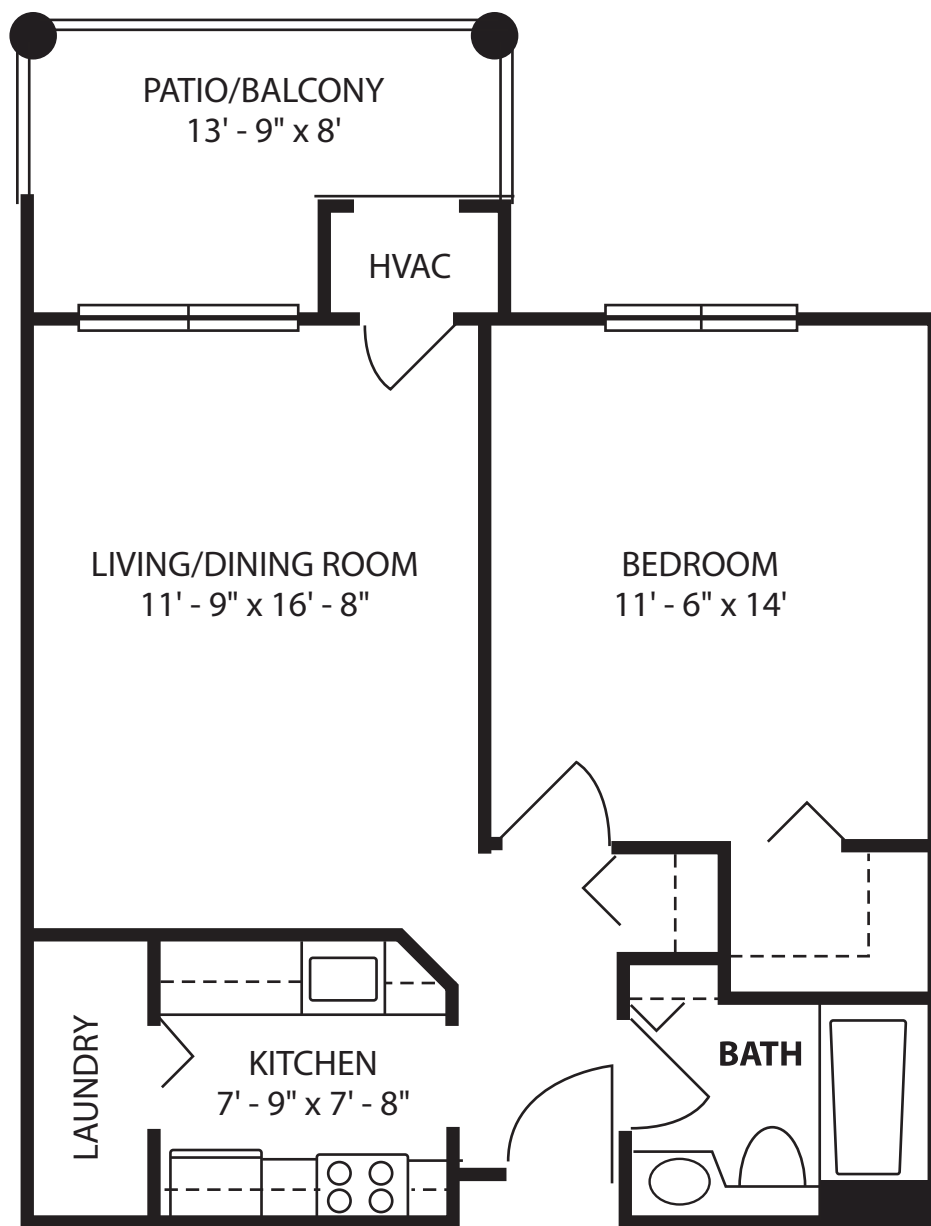

# Overlook Apartment

1-Bed | 1-Bath | 574 sq. ft.

*Plans are a general representation of the units shown. Details and dimensions may vary.*