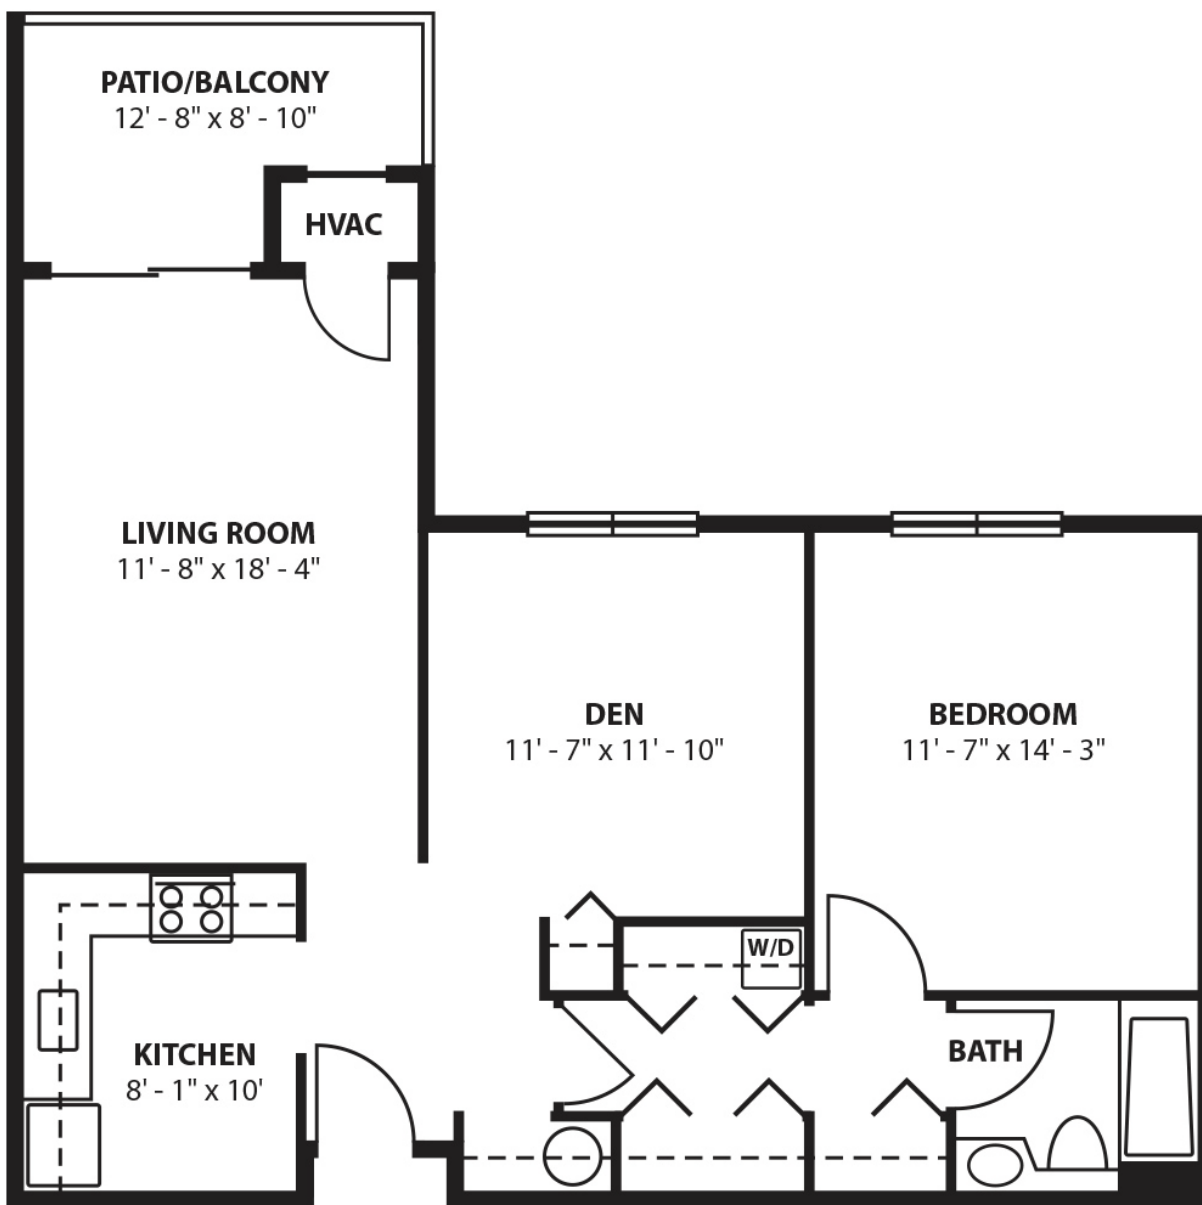

Overlook Apartment

1-Bed | 1-Bath | Den

831 sq. ft.

Plans are a general representation of the units shown. Details and dimensions may vary.