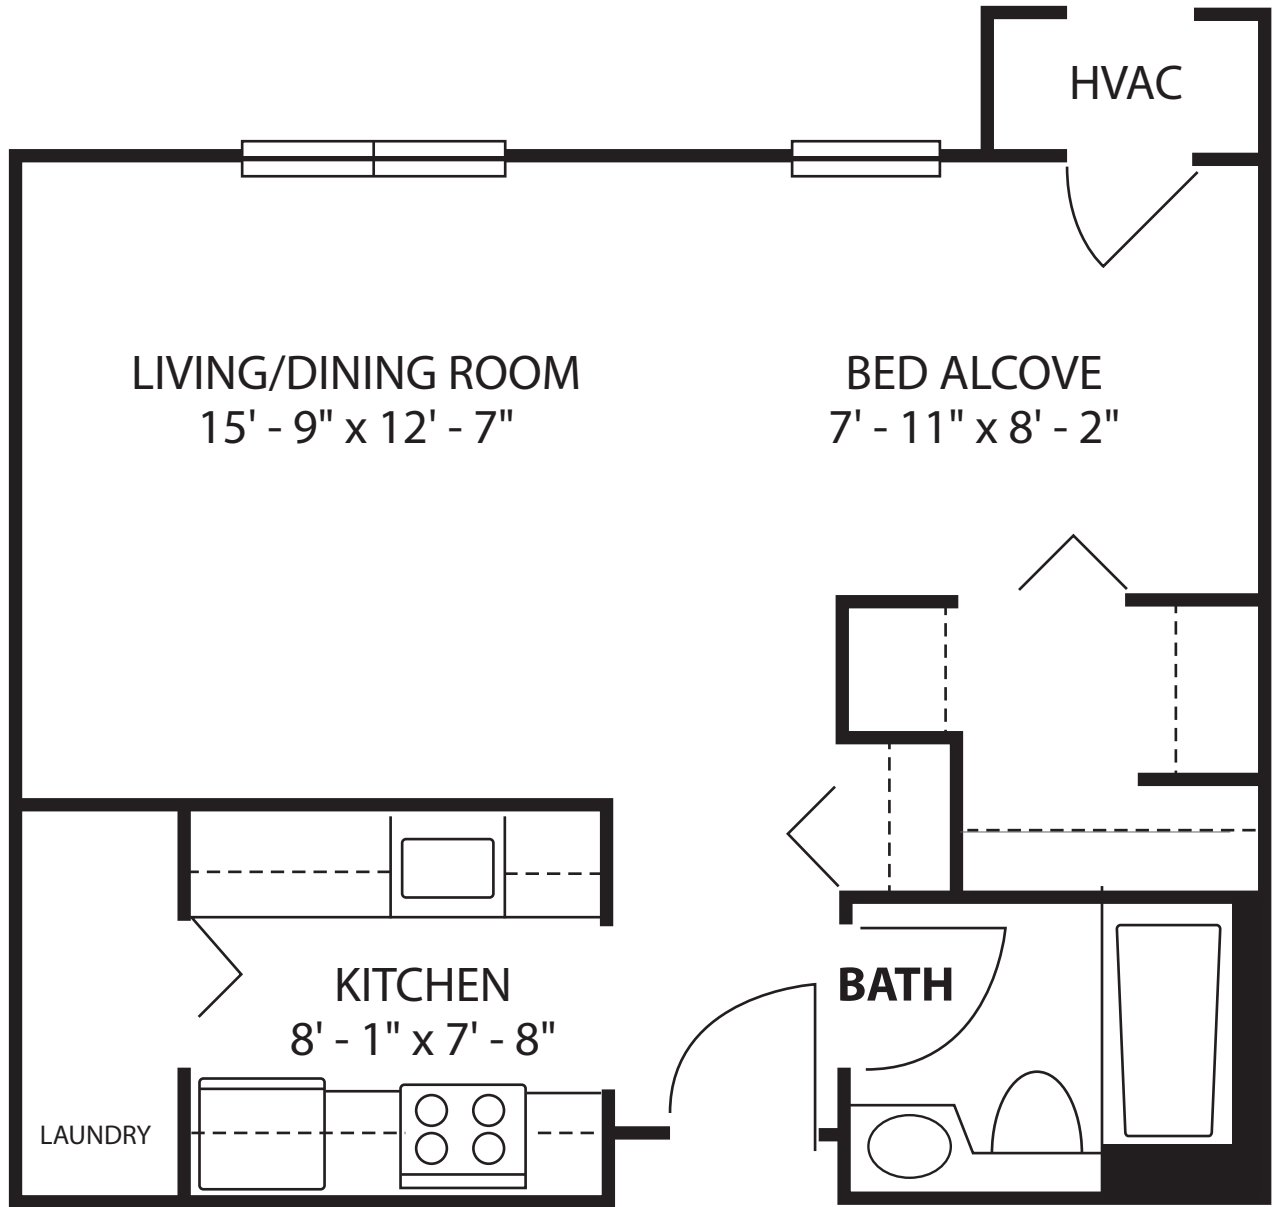

# Overlook Apartment

Studio | 1-Bath | 478 sq. ft.

*Plans are a general representation of the units shown. Details and dimensions may vary.*