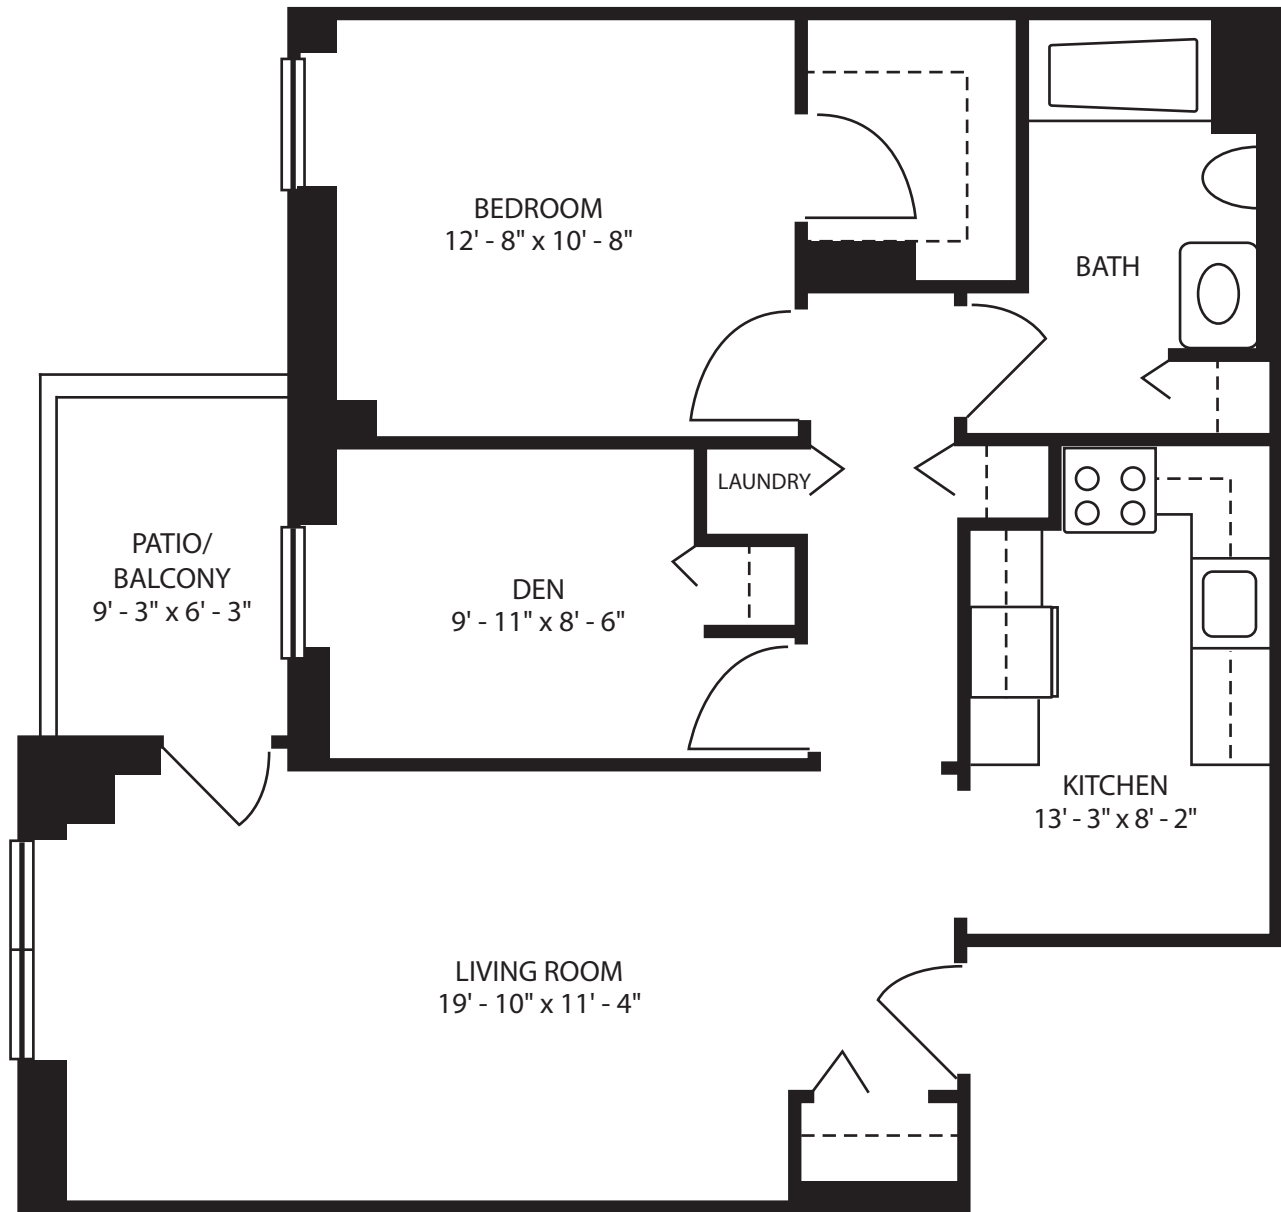

# Woodland Apartment

1-Bed | 1-Bath | Den  
850 sq. ft.

*Plans are a general representation of the units shown. Details and dimensions may vary.*