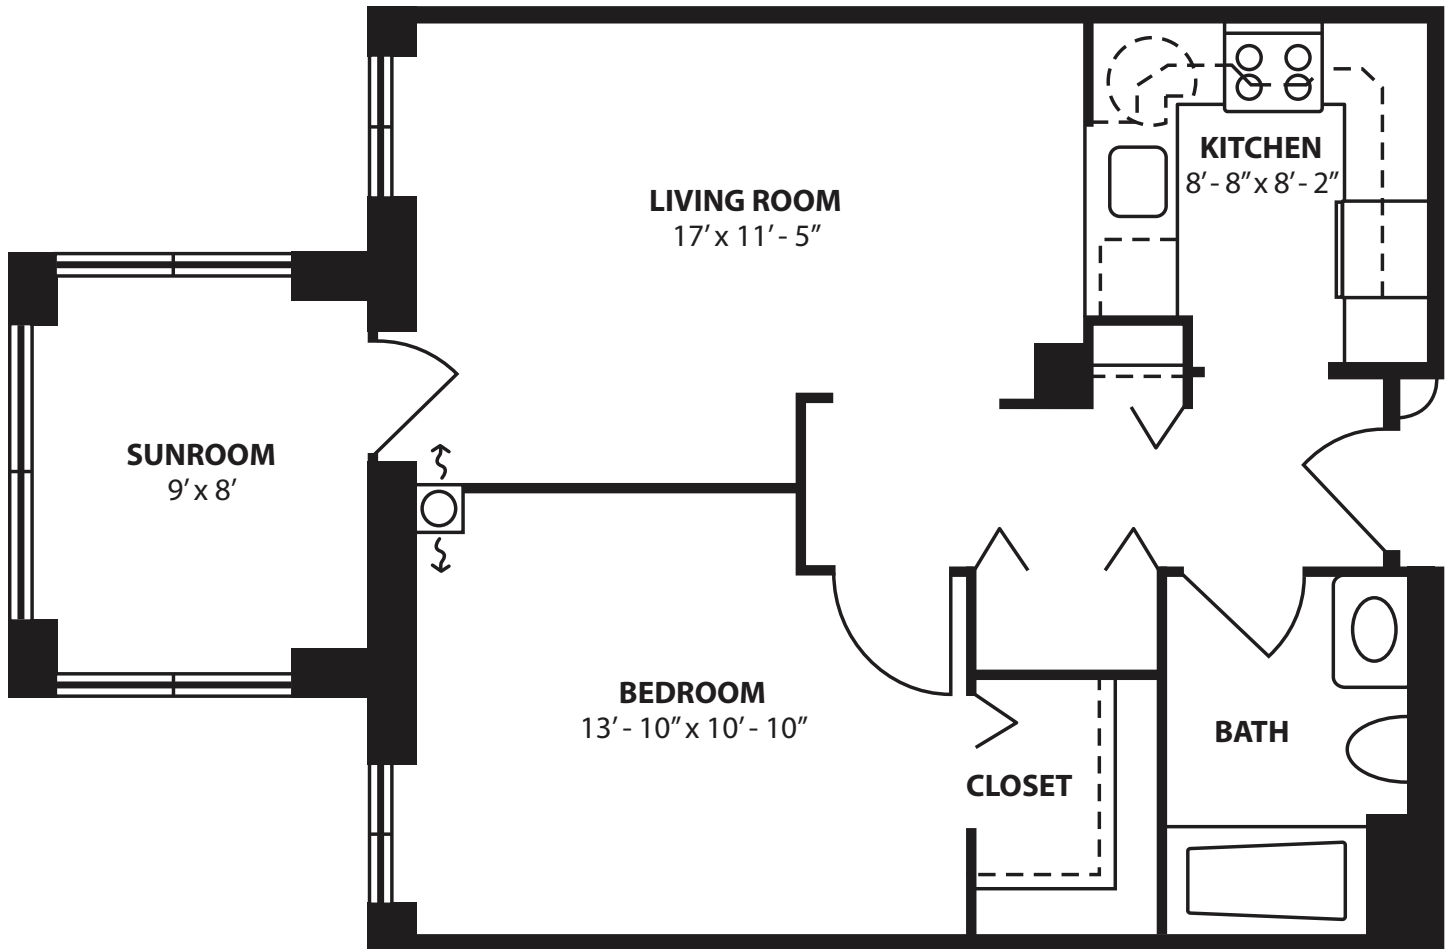

# Woodland Apartment - Deluxe

1-Bed | 1-Bath | Sunroom  
670 sq. ft.

*Plans are a general representation of the units shown. Details and dimensions may vary.*