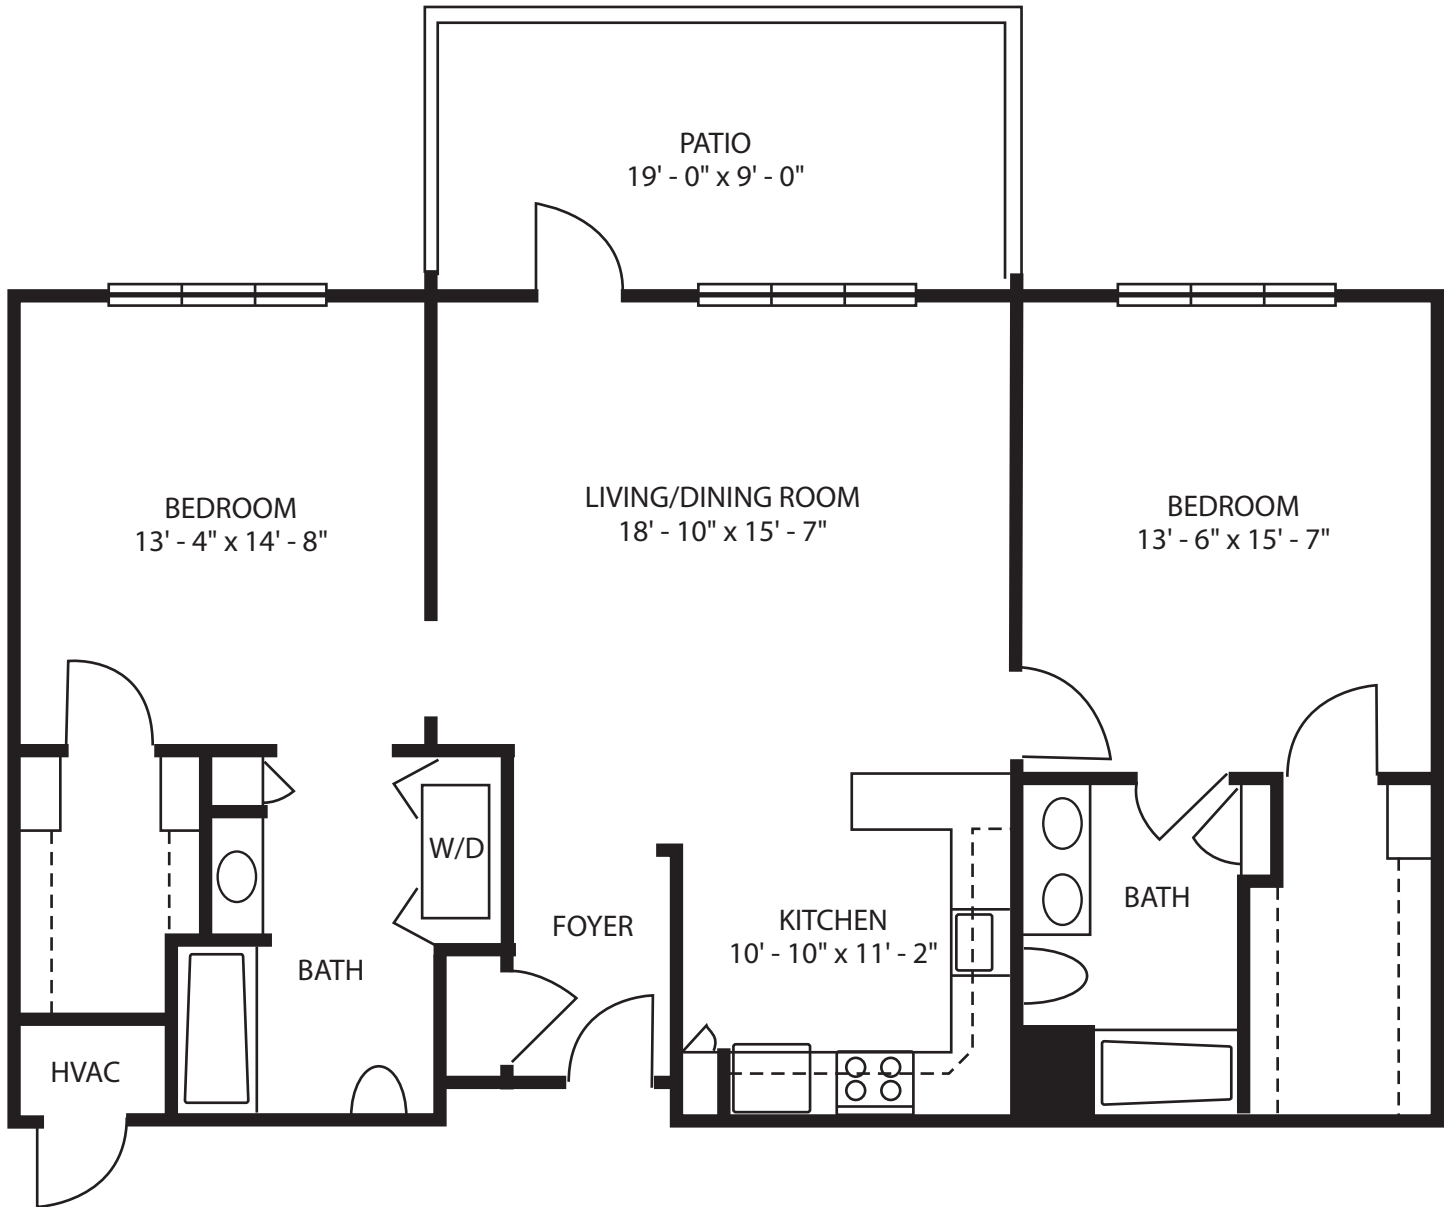

Ashford Apartment

2-Bed | 2-Bath | 1,272 sq. ft.

Plans are a general representation of the units shown. Details and dimensions may vary.