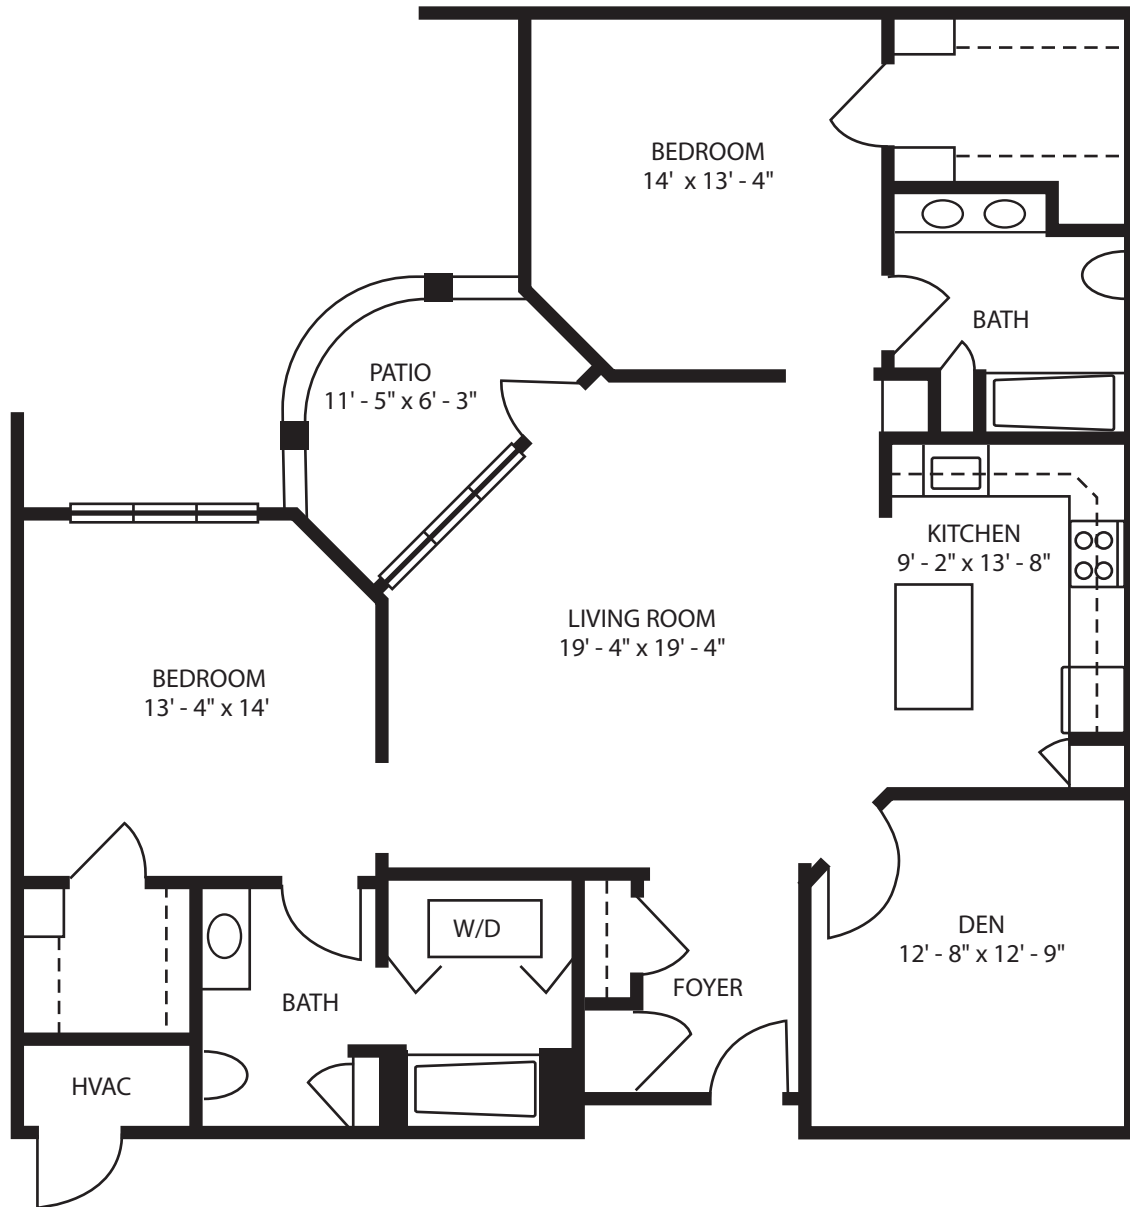

# Essex Apartment

2-Bed | 2-Bath | Den  
1,465 sq. ft.

*Plans are a general representation of the units shown. Details and dimensions may vary.*