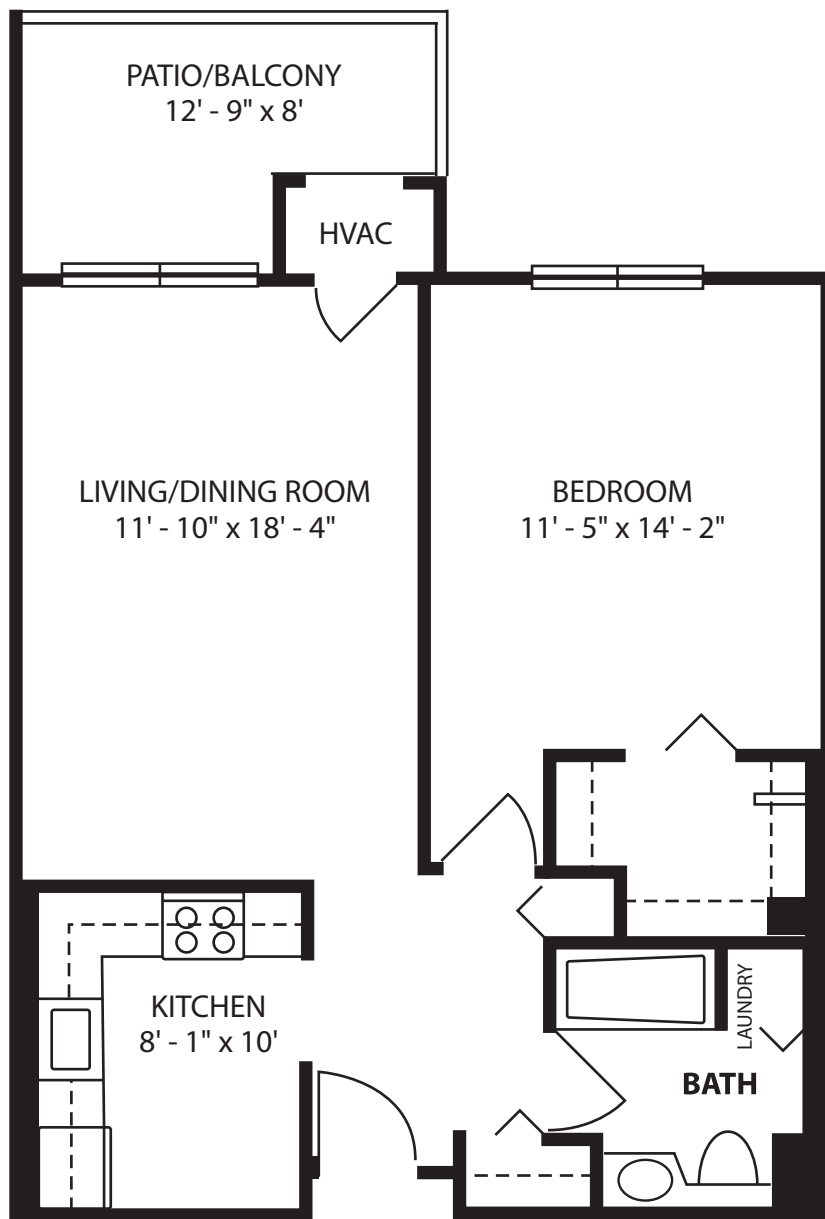

# Overlook Apartment - Deluxe

1-Bed | 1-Bath | 670 sq. ft.

*Plans are a general representation of the units shown. Details and dimensions may vary.*