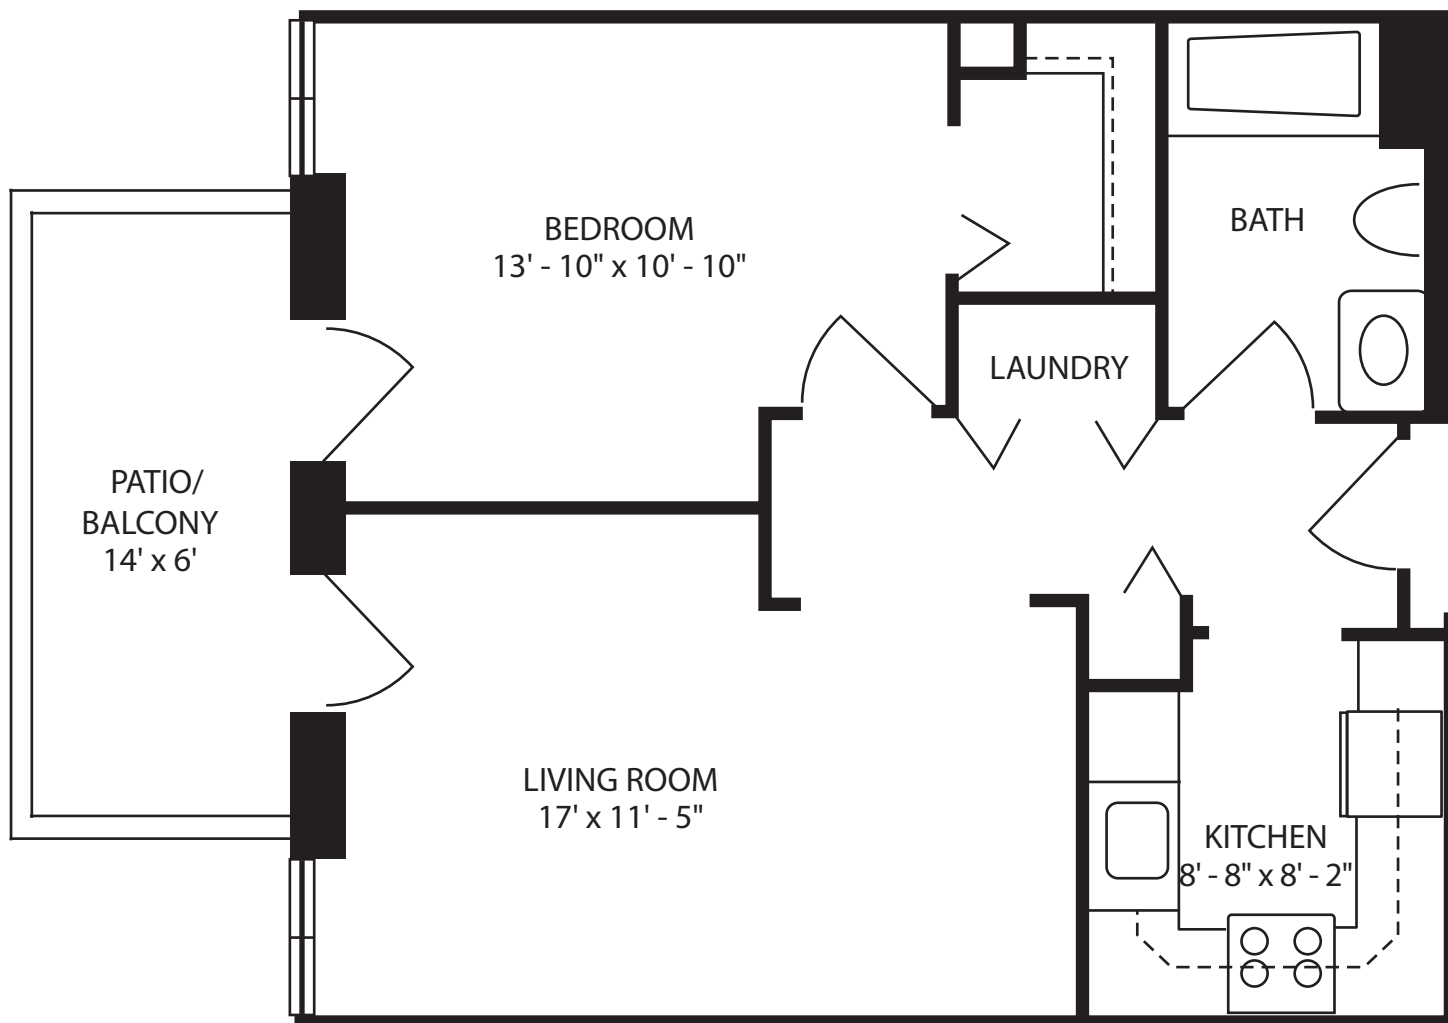

# Woodland Apartment

1-Bed | 1-Bath | 600 sq. ft.

*Plans are a general representation of the units shown. Details and dimensions may vary.*