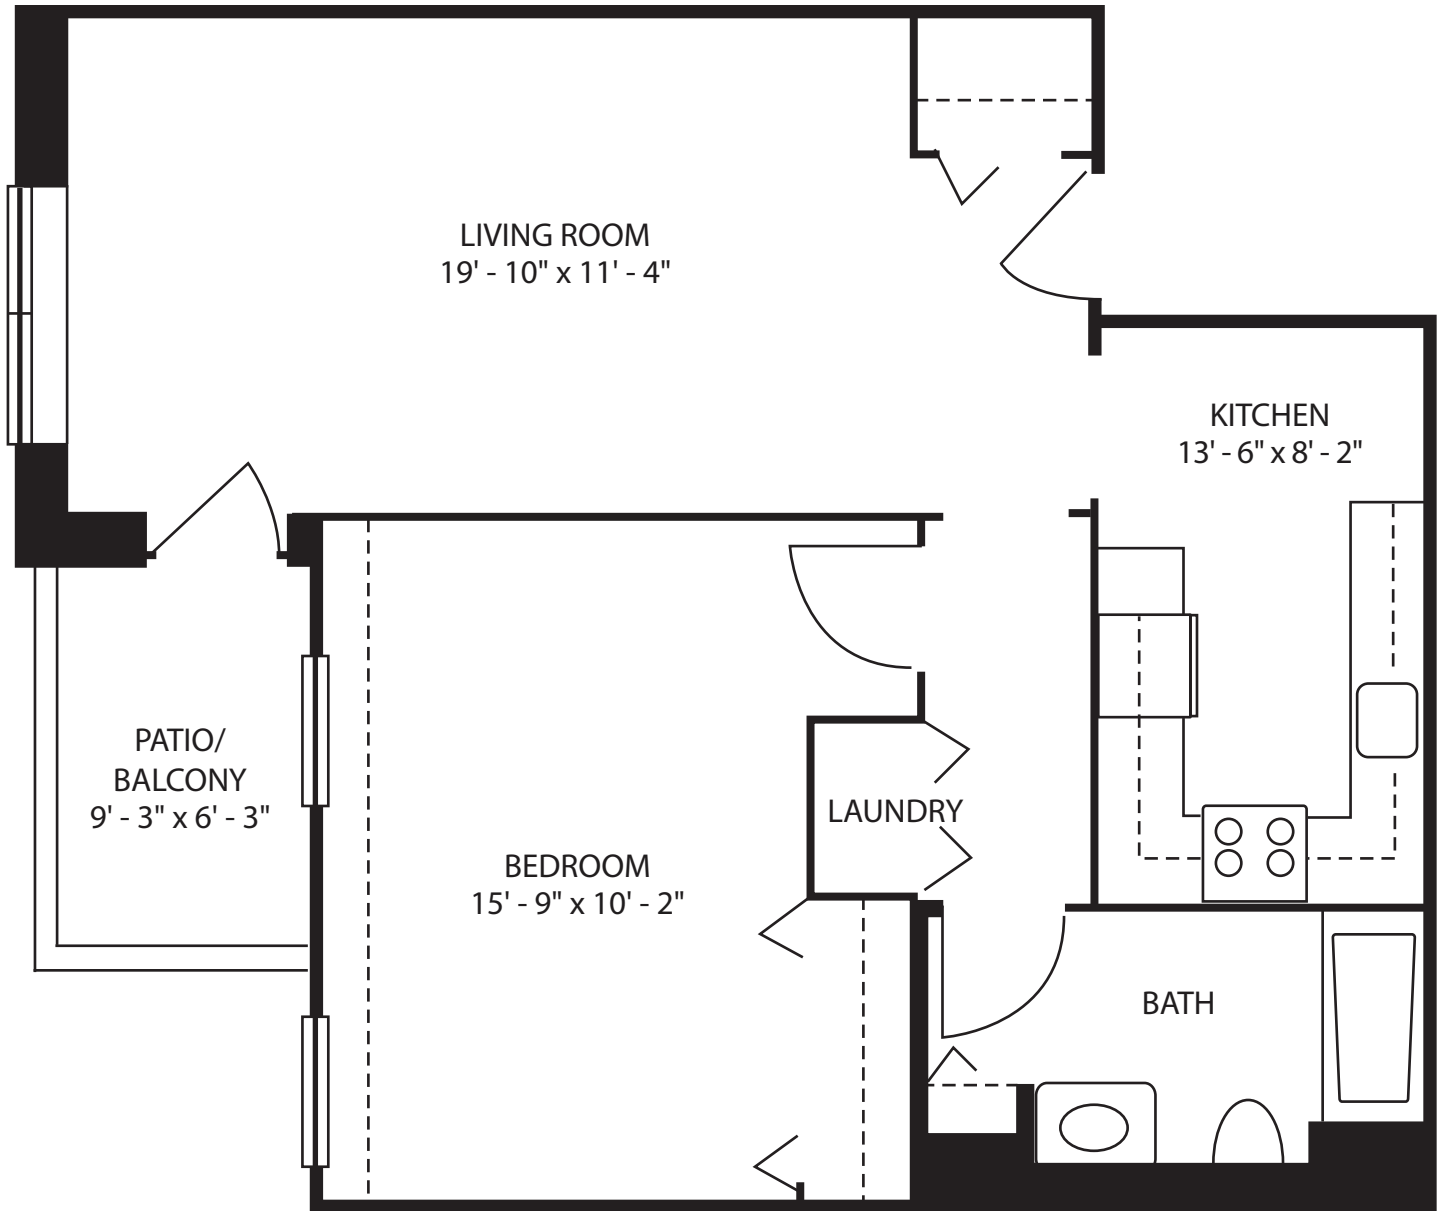

Woodland Apartment - Deluxe

1-Bed | 1-Bath | 740 sq. ft.

Plans are a general representation of the units shown. Details and dimensions may vary.